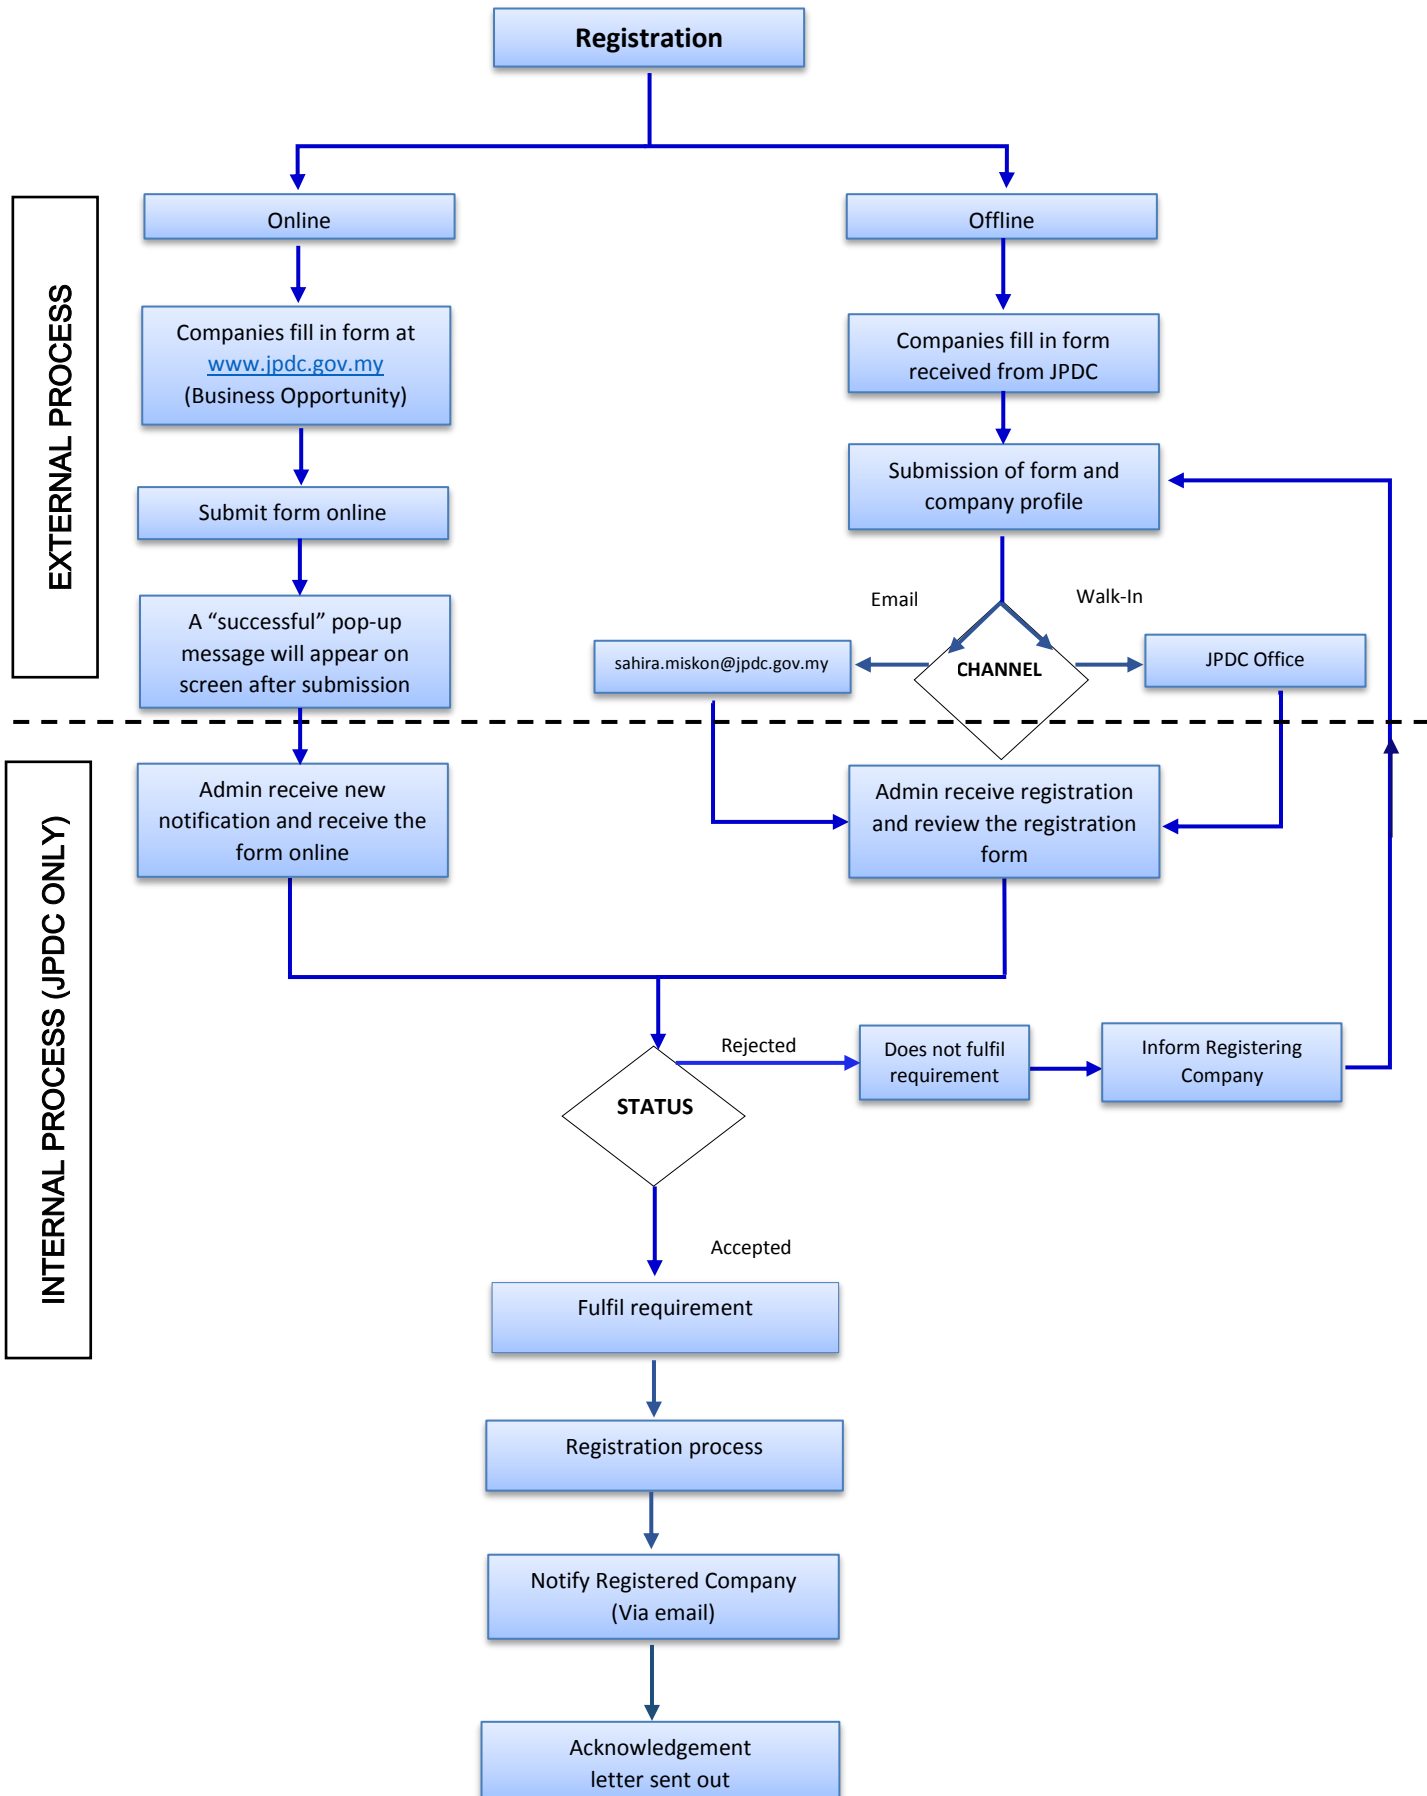

JPDC Registration Company Process Flow

***Registration will be processed within 10 working-days